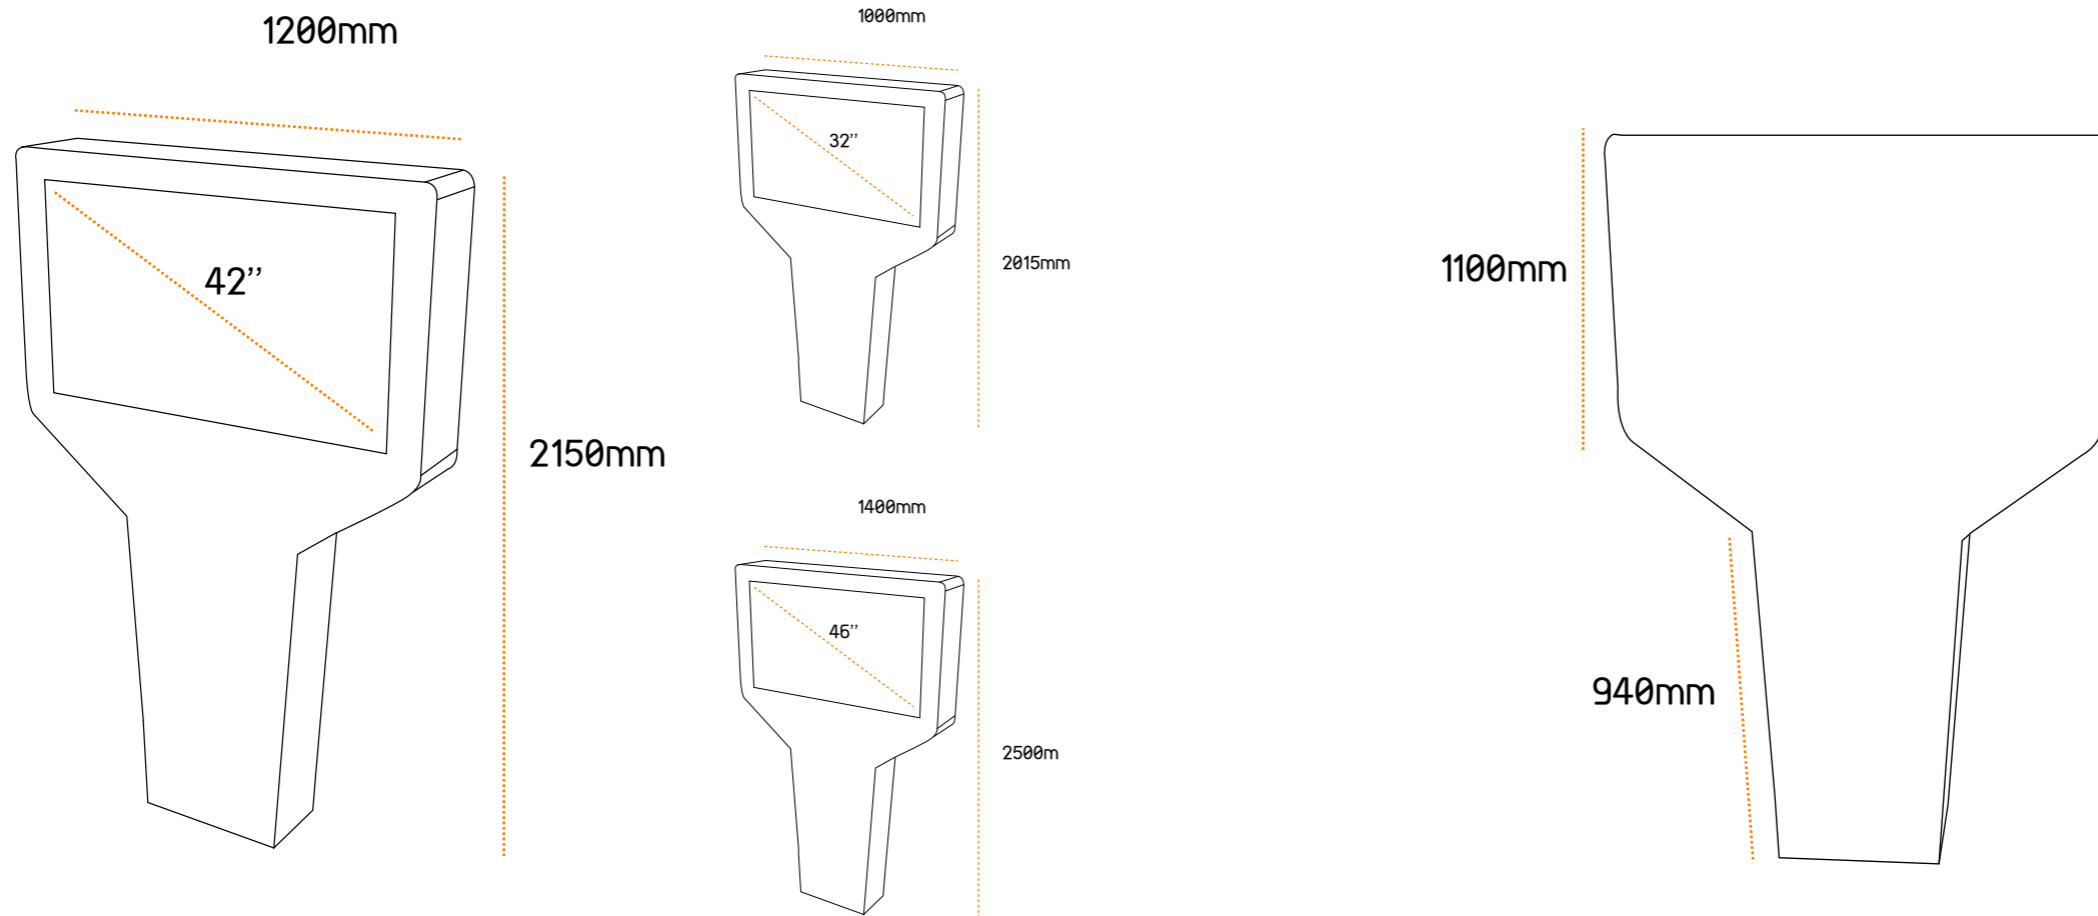

## Technical Specifications Maya Kiosk

Dimensions: H2150 x W1400 x D250  
Weight: aprox. 150 Kg.

Maya with interactive display  
backwards

# Maya

Kiosk measures

## Dimensions:

- 42" Display (resolution: 1920x 1080 Pixel)
- H2150 W1200 D250

## Weight:

150 kg