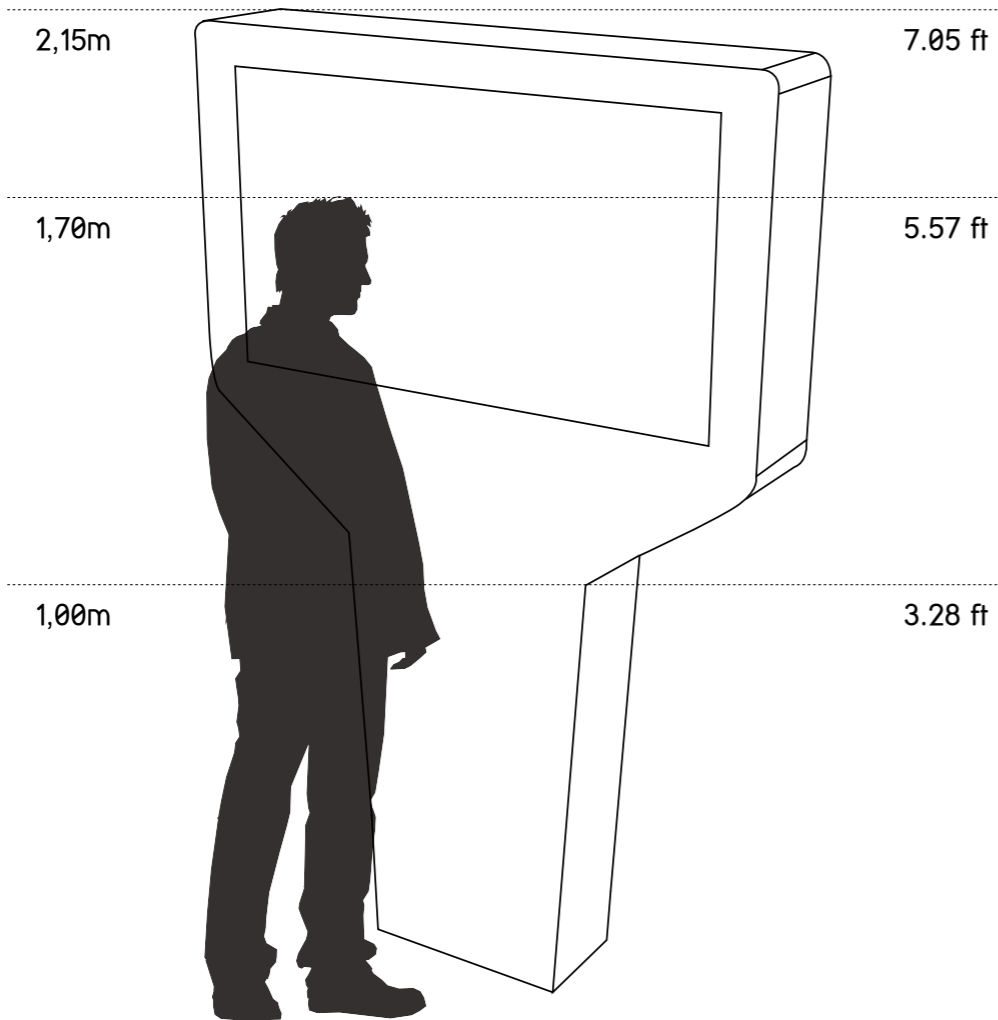

Maya

Distance comparison and main features

Type

- ☒ Indoor / Outdoor

Materials

- ☒ Painted Steel
- ☒ Stainless Steel

Options

- ☒ Large Displays 17" to 103"
- ☒ YdSignage Software
- ☒ Double Face Displays (Touchscreen or TFT)
- ☒ Glass Protection

Distance comparison and main features

Maya