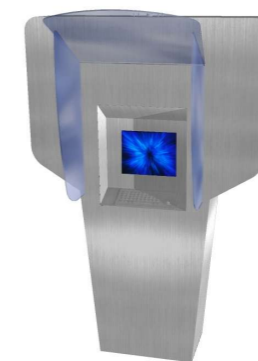

Maya

Outdoor multimedia platform

The Maya model was designed specially for outdoor applications.

This model can be manufactured in stainless steel or painted steel (available in all RAL colors) using steel plate of 1,5mm to 2,5mm which ensures the stability and rigidity of the all structure.

This Kiosk is designed specially for multimedia advertising purposes and support large displays (32" to 108").

The two sides of the kiosk are designed so that there is a great versatility.

Optional - 2 large advertising displays, one in each side / 1 large advertising display and 1 interactive display in other side.

The area where the PC will be installed has security locks, general switch and is easily detachable, leaving enough space for the installation and access to a minitower PC.

On the side of the monitor are two speakers and the kiosk has 2 independent systems of ventilation, one for the monitor and other for the PC.

The Maya is normally equipped with a Atom CPU with a 160 GB hard drive, 1 Gb Ram Memory, a 128Mb graphic card and a 10/100 mb ethernet, Windows 7 Starter.

This kiosk can be produced with glass protection (top and 2 laterals) for outdoor environments.

Technical Specifications Maya Kiosk

Dimensions: H2150 x W1400 x D250
Weight: aprox. 150 Kg.

Maya with interactive display
backwards