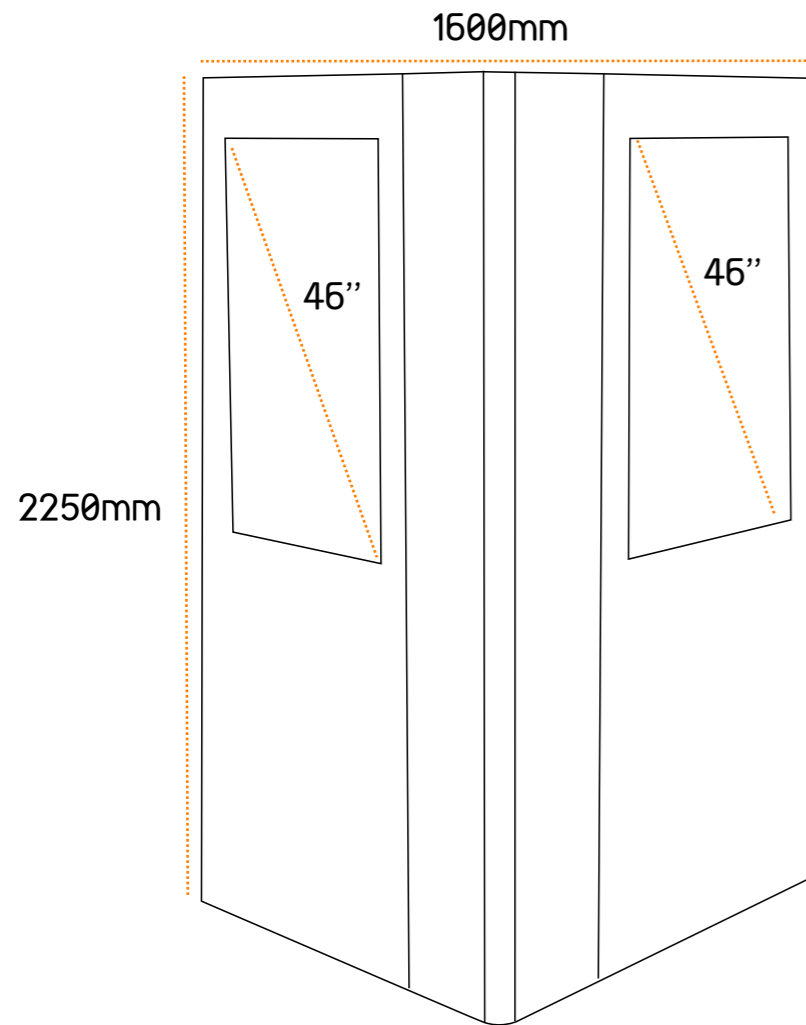

PlasmV TR

Kiosk measures

PlasmV TR
Kiosk measures