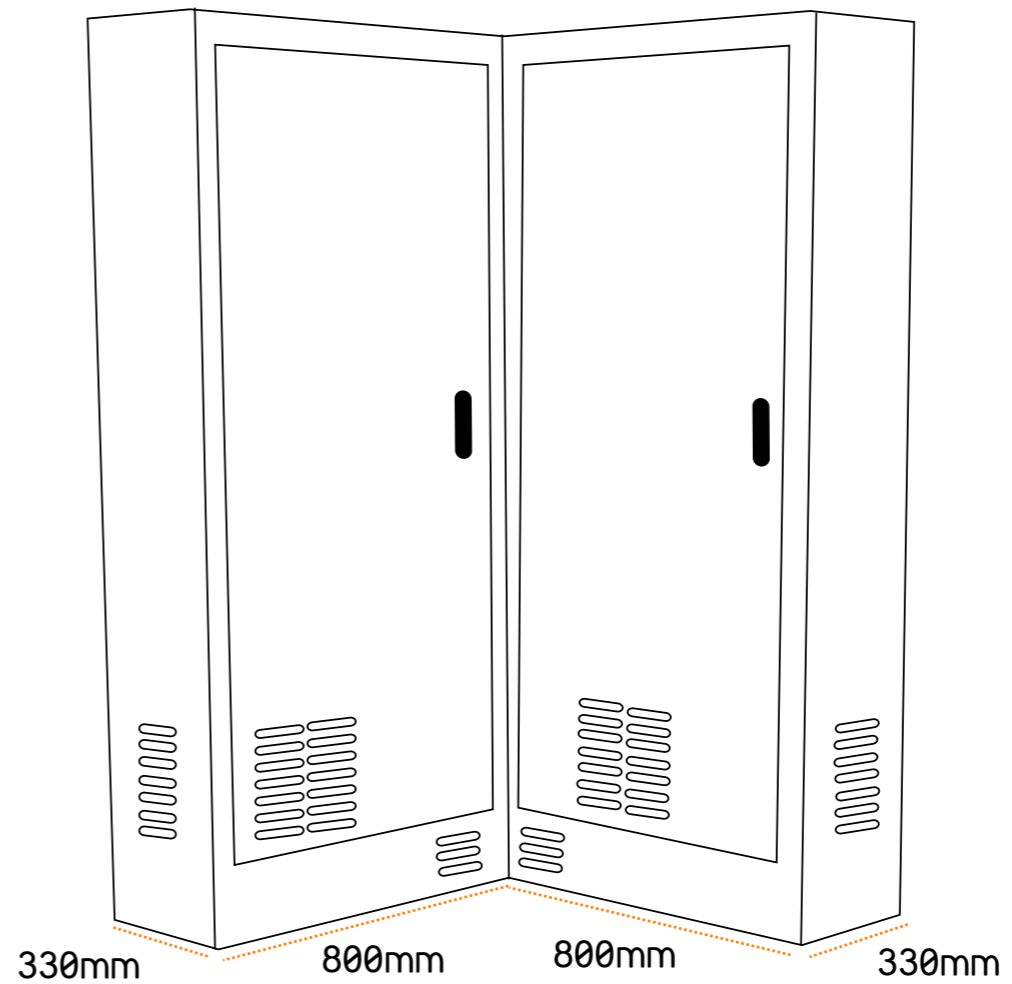

PlasmV TR

Kiosk measures

PlasmV TR
Kiosk measures