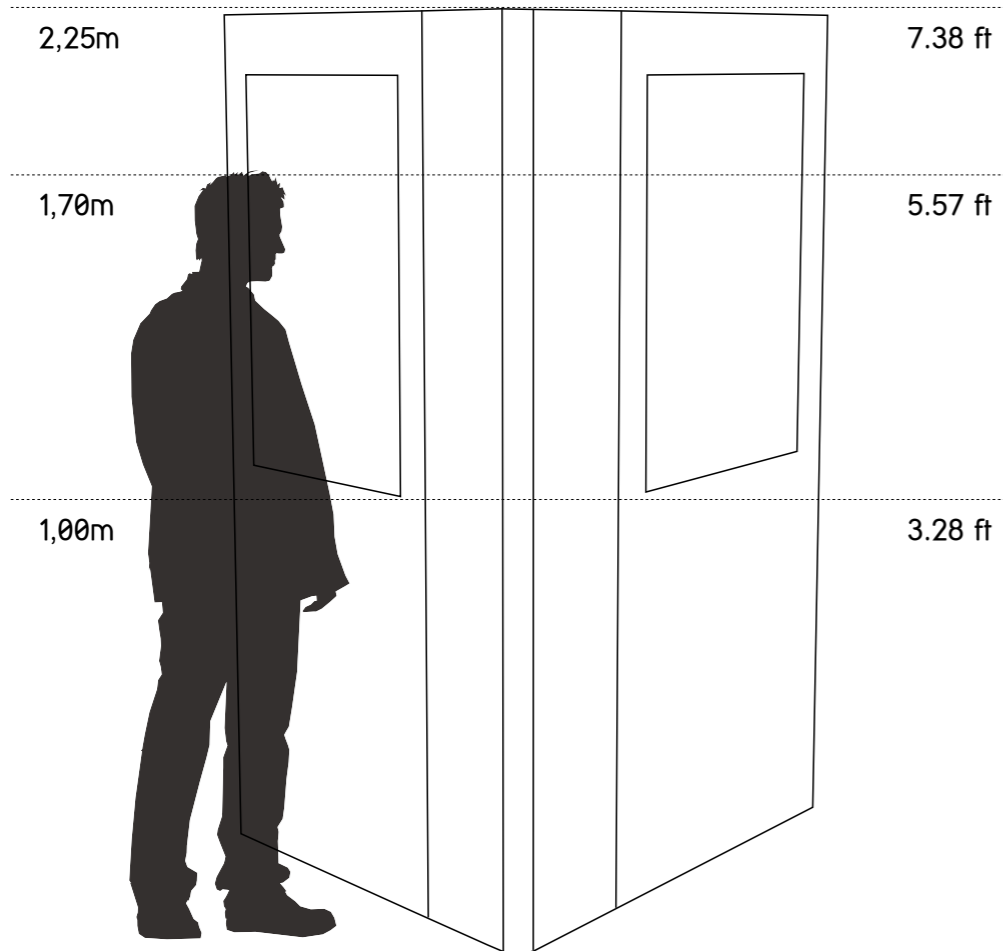

PlasmV TR

Distance comparison and main features

Type

- ☒ Indoor / Outdoor

Materials

- ☒ Painted Steel
- ☒ Stainless Steel

Options

- ☒ Large Displays 32" to 108"
- ☒ YdSignage Software
- ☒ 2 displays (Touchscreen or TFT)
- ☒ Glass Protection

PlasmV TR
Distance comparison and main features